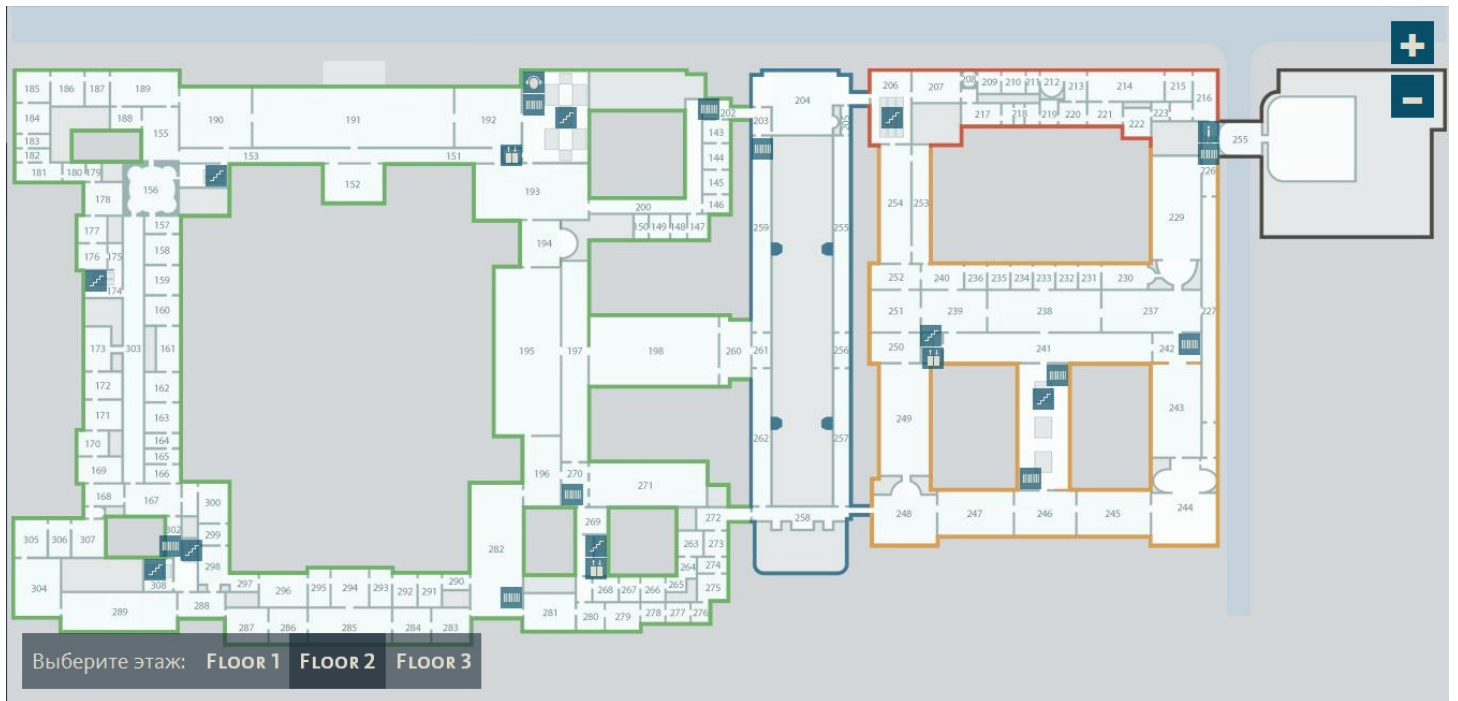

Карта этажей Главного музейного комплекса

Этаж 1

Описание карты

Buildings: Winter Palace Small Hermitage New Hermitage Old/Big Hermitage Theatre

Legend: Entrance, Exit Excursion Bureau Internet-café Museum shop Toilet Computer education center Café

Audio guide Lift Staircase Entrance to the exposition Cloakroom Ticket-offices ATM

Information Stairlift Entrance for groups

Этаж 2

Описание карты

Buildings:

Winter Palace Small Hermitage New Hermitage Old/Big Hermitage Theatre

Legend:

Entrance, Exit Excursion Bureau Internet-café Museum shop Toilet Computer education center Café
Audio guide Lift Staircase Entrance to the exposition Cloakroom Ticket-offices ATM
Information Stairlift Entrance for groups

Этаж 3

Описание карты

Buildings: ■ Winter Palace ■ Small Hermitage ■ New Hermitage ■ Old/Big Hermitage ■ Theatre

Legend:

- ↻ Entrance, Exit
- 🗺️ Excursion Bureau
- @ Internet-café
- 🏪 Museum shop
- 🚻 Toilet
- 💻 Computer education center
- ☕ Café
- 🎧 Audio guide
- 🛗 Lift
- 🏠 Staircase
- 👁️ Entrance to the exposition
- 👔 Cloakroom
- 🎫 Ticket-offices
- 🏧 ATM
- 📍 Information
- ♿ Stairlift
- 👥 Entrance for groups