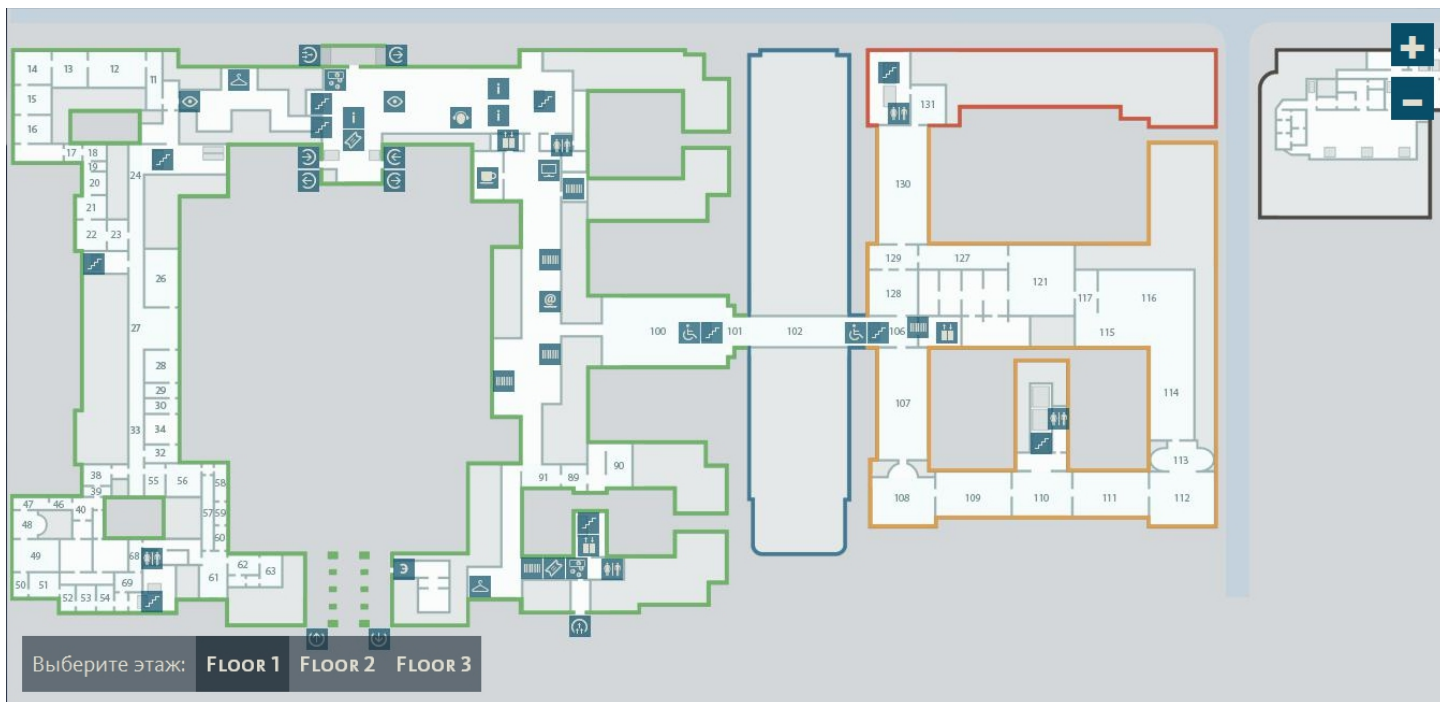

Карта этажей Главного музейного комплекса

Этаж 1

Описание карты

Buildings: Winter Palace Small Hermitage New Hermitage Old/Big Hermitage Theatre

Legend: Entrance, Exit Excursion Bureau Internet-café Museum shop Toilet Computer education center Café

Audio guide Lift Staircase Entrance to the exposition Cloakroom Ticket-offices ATM

Information Stairlift Entrance for groups

Этаж 2

Описание карты

Buildings:

Winter Palace Small Hermitage New Hermitage Old/Big Hermitage Theatre

Legend:

Entrance, Exit Excursion Bureau Internet-café Museum shop Toilet Computer education center Café
Audio guide Lift Staircase Entrance to the exposition Cloakroom Ticket-offices ATM
Information Stairlift Entrance for groups

Этаж 3

Описание карты

Buildings: ■ Winter Palace ■ Small Hermitage ■ New Hermitage ■ Old/Big Hermitage ■ Theatre

Legend:

- ↻ Entrance, Exit
- 🗺️ Excursion Bureau
- @ Internet-café
- 🏪 Museum shop
- 🚻 Toilet
- 💻 Computer education center
- ☕ Café
- 🎧 Audio guide
- 🛗 Lift
- 🏠 Staircase
- 👁️ Entrance to the exposition
- 👔 Cloakroom
- 🎫 Ticket-offices
- 🏧 ATM
- 📍 Information
- ♿ Stairlift
- 👥 Entrance for groups